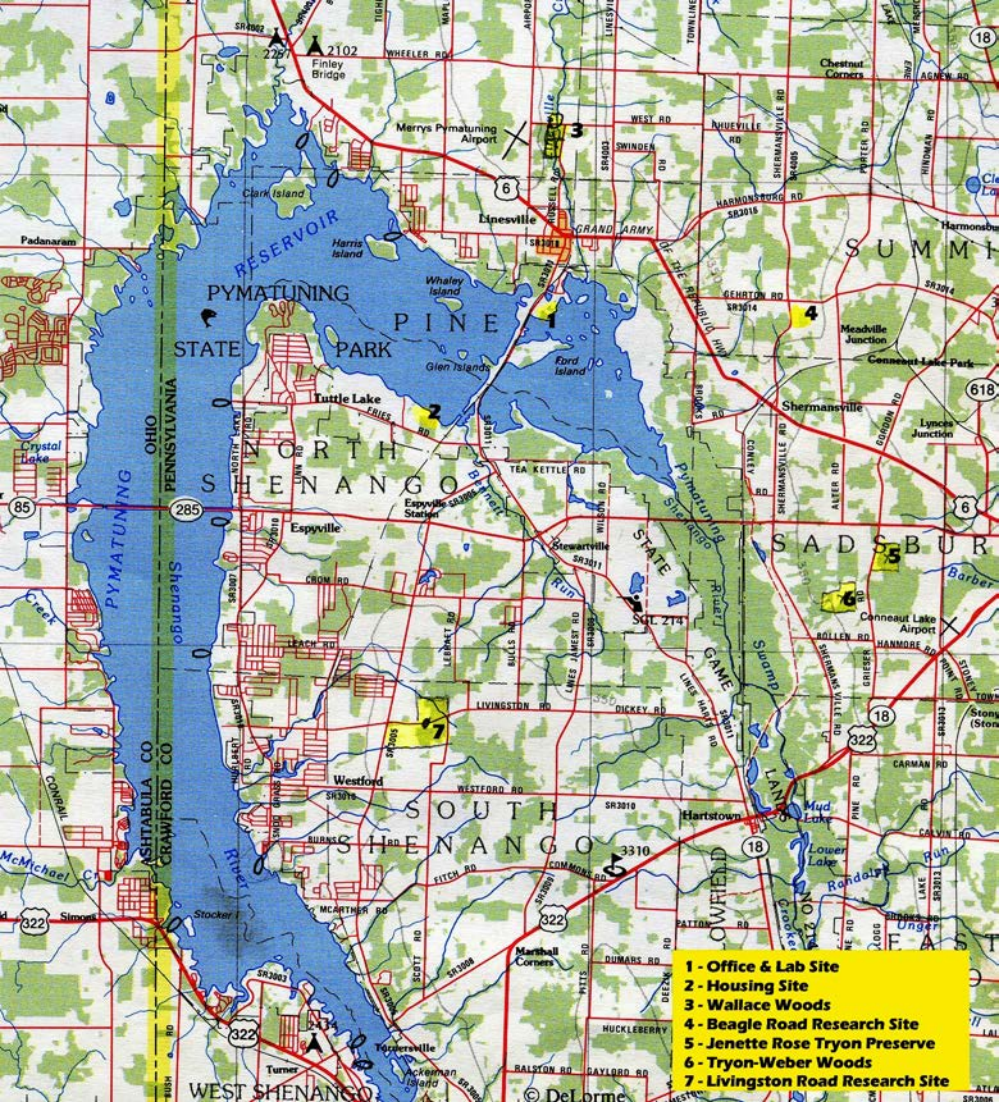

Pymatuning Area

- 1 - Office & Lab Site
- 2 - Housing Site
- 3 - Wallace Woods
- 4 - Beagle Road Research Site
- 5 - Jenette Rose Tryon Preserve
- 6 - Tryon-Weber Woods
- 7 - Livingston Road Research Site

Pymatuning Laboratory of Ecology

Livingston Road

Housing Site

Beagle Road

Wallace Woods

Tryon-Weber Woods

Jenette Rose Tryon Ecological Preserve

0 0.1 0.2 0.3 0.4 Miles